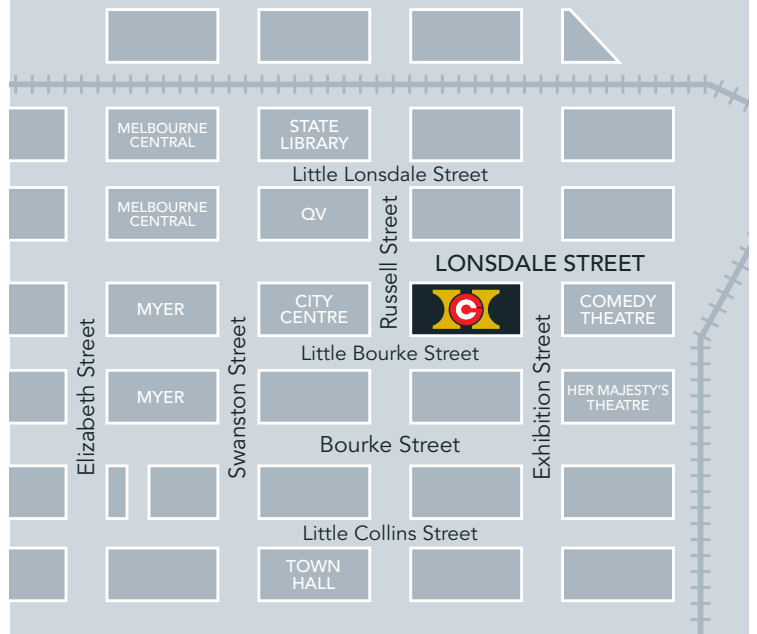

Southern Cross Station also known as V/Lines 'Hub' is located on Spencer Street in Melbourne CBD and is only a twenty minute walk from the hotel. Parliament station is our closest metro stop and is located on all city loop services.

## Hotel Location