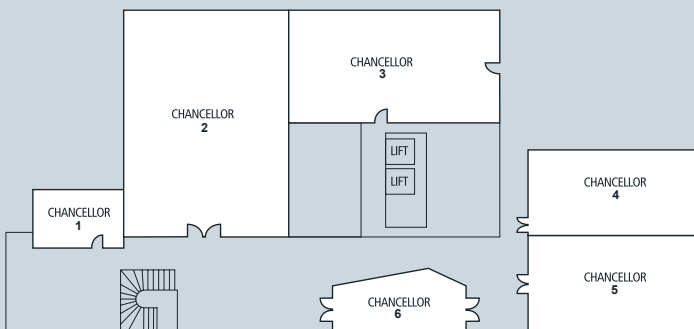

Floor Plans